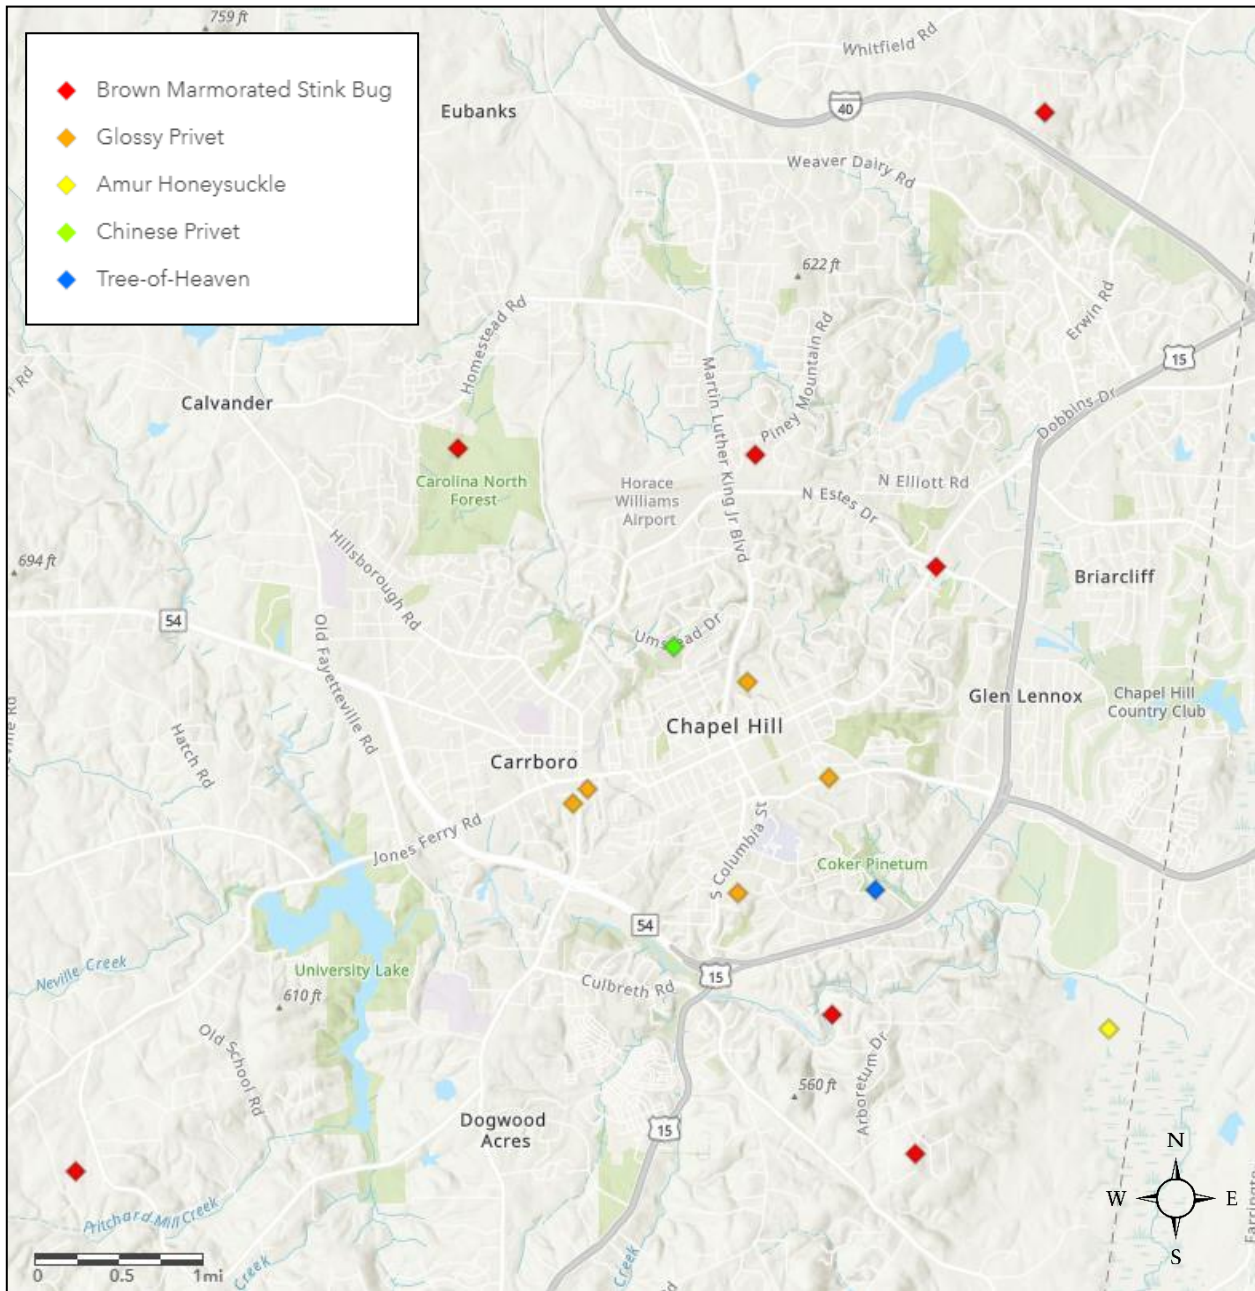

Orange County Invasive Species

Created: 4/8/2019

Esri, NASA, NGA, USGS, FEMA | UNC, Town of Carrboro, Town of Chapel Hill, State of North Carolina DOT, Esri, HERE, Garmin, INCREMENT P, METI/NASA, USGS, EPA, NPS, US Census Bureau, USDA, EDDMapS.org