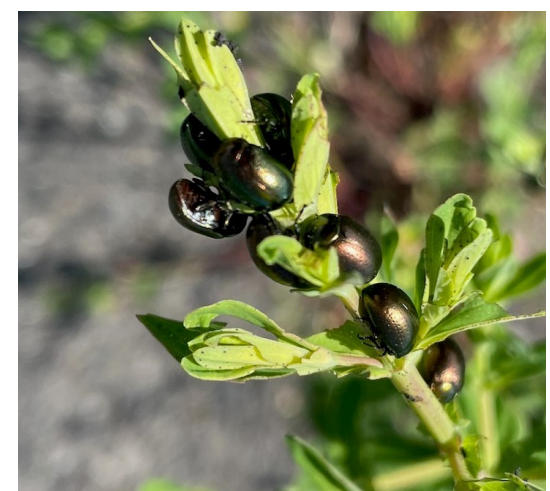

Report me!
agr.wa.gov/beetles

Japanese
beetle

Japanese Beetle Look-alikes

1. Flower chafer

2. Blister beetle

Copyright © 2018 [Tim Shortell](#)

3. Green pine chafer

4. Blue milkweed beetle

5. Little bear beetle

6. Klamath weed beetle